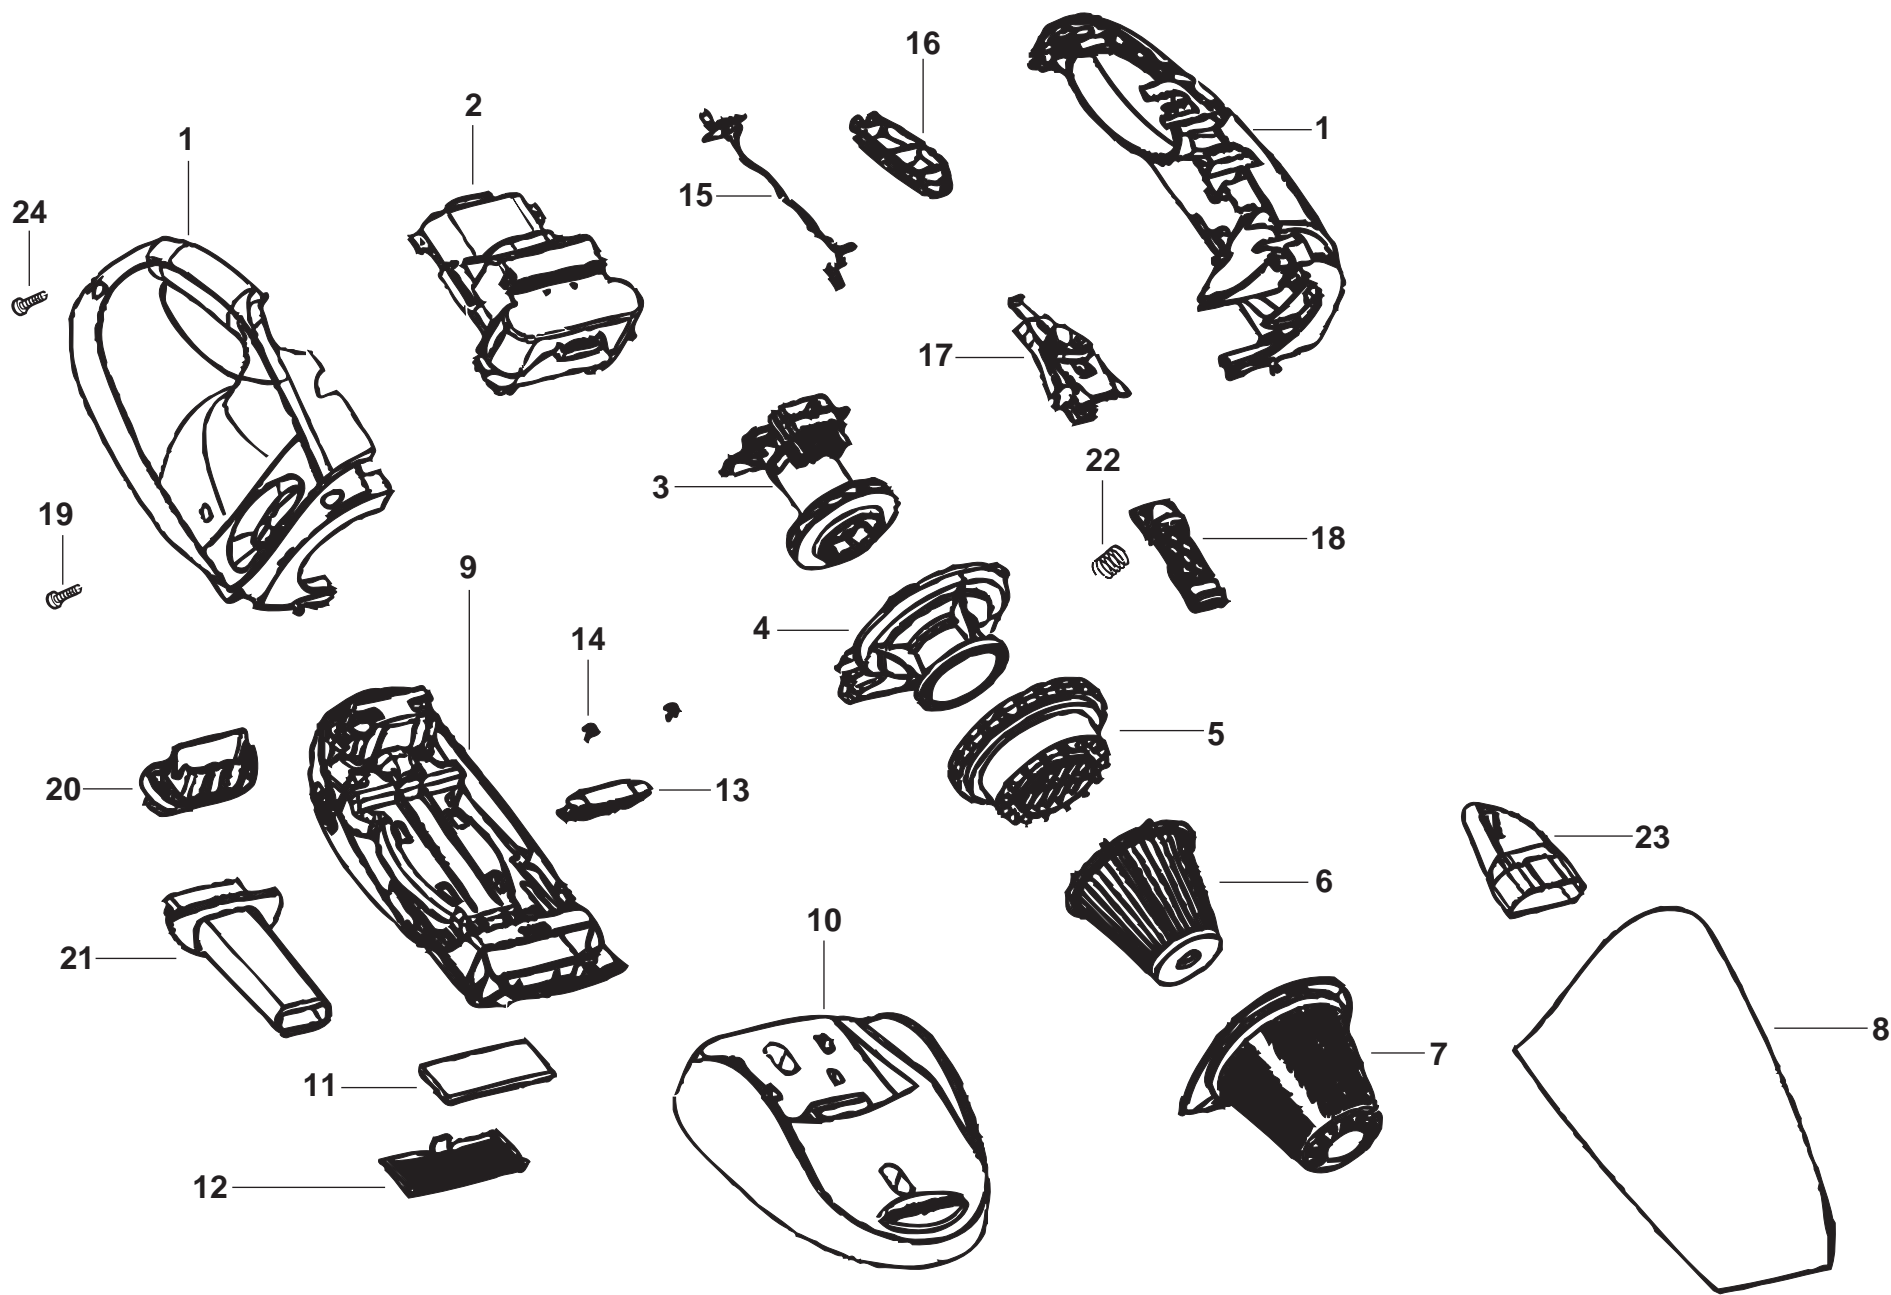

1

CURRENT STATUS & MAJOR CHANGES .

LAUNCH MARKETS & QUANTITIES

GB

QW

PRODUCT DETAILS

- DUAL ACTION FILTRATION MEANS PRODUCT PERFORMS BETTER AND LASTS LONGER
- EXTRA LARGE DUST BOWL FOR MINIMAL EMPTYING
- EFFICIENT AND EASY TO USE
- CONTEMPORY DESIGN COMPLIMENTS ANY HOME
- WHITE COLOUR OPTION FOR MATCHING HOME DECOR
- ALWAYS READY FOR USE ON ITS WALL MOUNTED CHARGING BASE
- ON BOARD ACCESSORY STORAGE FOR INSTANT ACCESS ALL AROUND THE HOME
- ACCESSORIES ARE AVAILABLE TO INCREASE CLEANING CAPABILITIES
- CORDLESS FOR USE ANYWHERE
- EASY BATTERY REMOVAL
- 2 SPEED SWITCH FOR INCREASED POWER CONTROL

Technical Information

Run Time	16 mins	Dust / Fluid capacity	284 ml
Suction Power	364 mm/ water	First time charge	16 hours
Airflow	1000 l/min	Colour	White/Light blue
Voltage	12 volt		

Black & Decker Bill of Materials - PARTS LIST